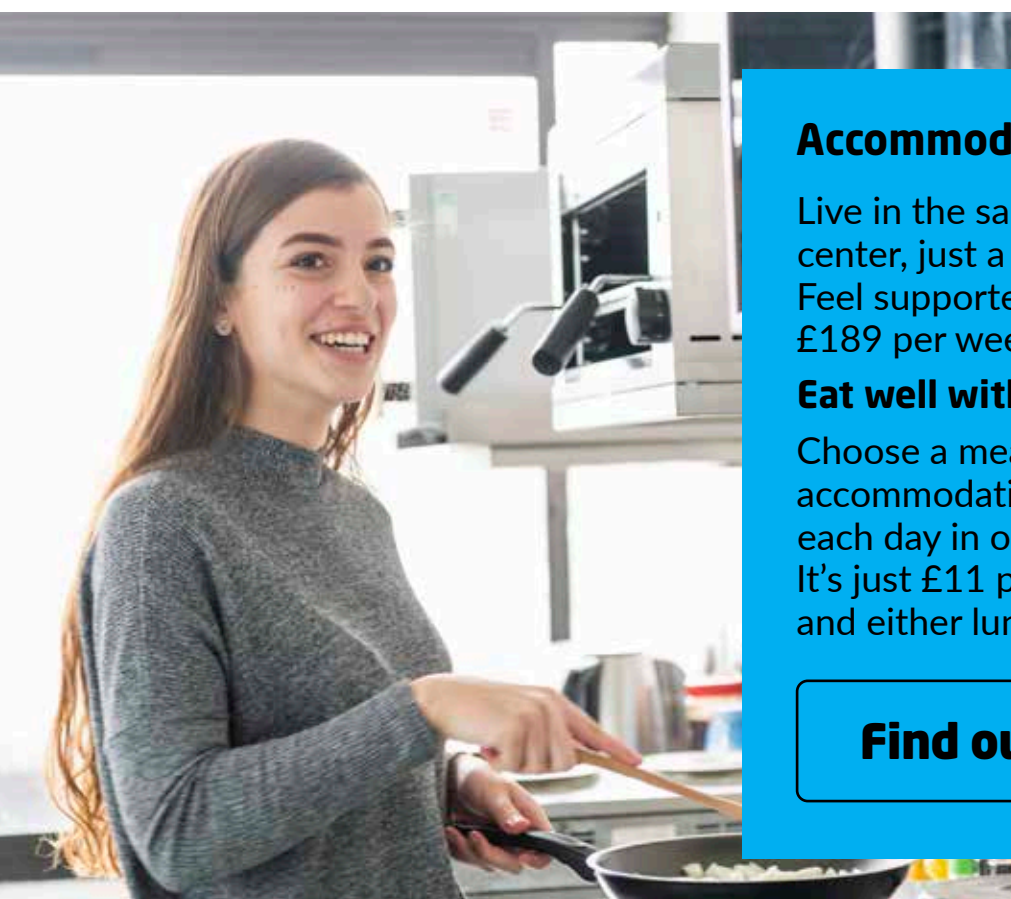

Accommodation

Live in the same building as your study center, just a two-minute walk to class. Feel supported 24/7. Prices start from £189 per week.

Eat well with a meal plan

Choose a meal plan with your accommodation and have two meals each day in our on-site restaurant. It's just £11 per day for breakfast and either lunch or dinner.